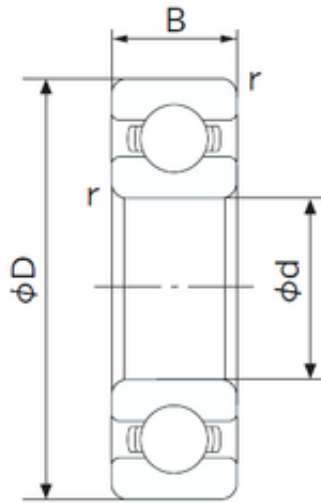

China 6204 Bearing Supplier

Timken, SKF Bearing, NSK, NTN, Koyo Bearing, Kbc NACHI Bearing, Auto / Agricultural Machinery Ball Bearing 6001 6002 6003 6004 6201 6202 6203 6204 Zz 2RS C3

Bearing No. 6001

6001 Bearing 2D drawings and 3D CAD models

Size	12x28x8 mm
Bore Diameter	12 mm
Outer Diameter	28 mm
Width	8 mm
d	12 mm
D	28 mm
B	8 mm
C	8 mm
r min.	0.3 mm
da min.	14 mm
Da max.	26 mm
ra max.	0.3 mm
Weight	0.023 Kg
Basic dynamic load rating (C)	5,1 kN
Basic static load rating (C0)	2,39 kN
(Grease) Lubrication Speed	27000 r/min
Enclosure	Open
Bore Type	Cylindrical Bore
Configuration	Single Row
Bore Size	12 mm
Outside Diameter	28 mm
Width	8 mm
Fillet Radius/Chamfer	0.3 mm